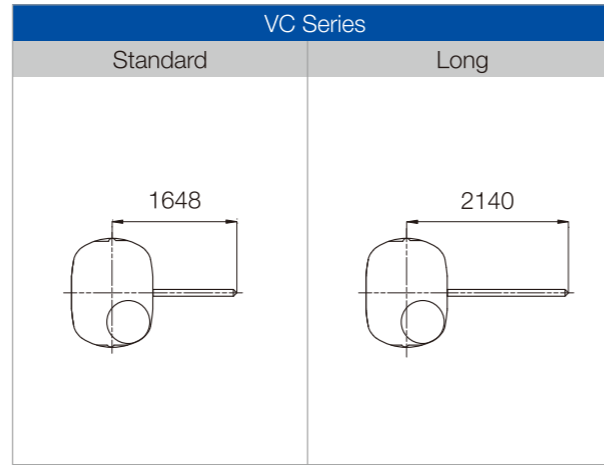

Japan head office

* Specifications are subject to change without notice. Photos are slightly different from actual products. * Photo Scale = 1:1 BL = Battery Life

 High Hand Available  Long Stem Available

Stem Length Options

Remarks
 Standard Stem : Regular Production (Stock Item)
 Long Stem : Order Based Production (Please contact us for more details)

* Unit : 1/100mm

Mechanical Movements – Index

Premium Mechanical Movement			
Chronograph	NE86 12½"	NE88 12½"	NE20 12"
			
	Height : 7.62 mm	Height : 7.62 mm	Height : 6.15 mm
Power Reserve			NE57 12"
			
			Height : 6.63 mm

Standard Mechanical Movement			
Date	NH05 7¾"	NH35 	
			
	Height : 5.92 mm	Height : 5.32 mm	
Day - Date	NH06 7¾"	NH36 	
			
	Height : 5.92 mm	Height : 5.32 mm	
Function	NH34  12"	NH37 12"	NH38 
			
	Height : 5.32 mm	Height : 5.32 mm	Height : 5.32 mm
			NH39 12"
Skeleton	NH70  12" Silver	NH71  12" Gilt	NH72   12" Ruthenium grey
			
	Height : 5.32 mm	Height : 5.32 mm	Height : 5.32 mm

Standard Chronograph Movement					BL : 3 years
No Date	VD54  12 3/4"	VD55  12 3/4"	VD56  12 3/4"	VD5F   NEW 12 3/4"	VD51   12 3/4"
					
	Height : 3.97 mm	Height : 3.97 mm	Height : 3.97 mm	Height : 4.57 mm	Height : 4.57 mm
Date	VD53   12 3/4"	VD57   12 3/4"	VD50   12 3/4"	VD52   12 3/4"	VD59   12 3/4"
					
	Height : 4.57 mm	Height : 4.57 mm	Height : 4.57 mm	Height : 4.57 mm	Height : 4.57 mm