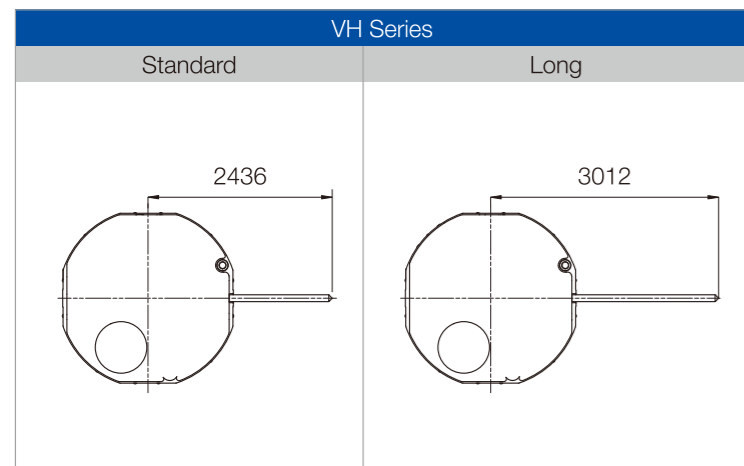

Japan head office

* Specifications are subject to change without notice. Photos are slightly different from actual products. * Photo Scale = 1:1 BL = Battery Life

 High Hand Available  Long Stem Available

Stem Length Options

Remarks
 Standard Stem : Regular Production (Stock Item)
 Long Stem : Order Based Production (Please contact us for more details)

* Unit : 1/100mm

Mechanical Movements – Index

Premium Mechanical Movement			
Chronograph	NE86 12½"	NE88 12½"	NE20 12"
			
	Height : 7.62 mm	Height : 7.62 mm	Height : 6.15 mm
Power Reserve			NE57 12"
			
			Height : 6.63 mm

Standard Mechanical Movement			
Date	NH05 7¾"	NH35 	
			
	Height : 5.92 mm	Height : 5.32 mm	
Day - Date	NH06 7¾"	NH36 	
			
	Height : 5.92 mm	Height : 5.32 mm	
Function	NH34  12"	NH37 12"	NH38 
			
	Height : 5.32 mm	Height : 5.32 mm	Height : 5.32 mm
			NH39 12"
Skeleton	NH70  12" Silver	NH71  12" Gilt	NH72   12" Ruthenium grey
			
	Height : 5.32 mm	Height : 5.32 mm	Height : 5.32 mm

Standard Chronograph Movement					BL : 3 years
No Date	VD54  12 3/4"	VD55  12 3/4"	VD56  12 3/4"	VD5F   NEW 12 3/4"	VD51   12 3/4"
					
	Height : 3.97 mm	Height : 3.97 mm	Height : 3.97 mm	Height : 4.57 mm	Height : 4.57 mm
Date	VD53   12 3/4"	VD57   12 3/4"	VD50   12 3/4"	VD52   12 3/4"	VD59   12 3/4"
					
	Height : 4.57 mm	Height : 4.57 mm	Height : 4.57 mm	Height : 4.57 mm	Height : 4.57 mm