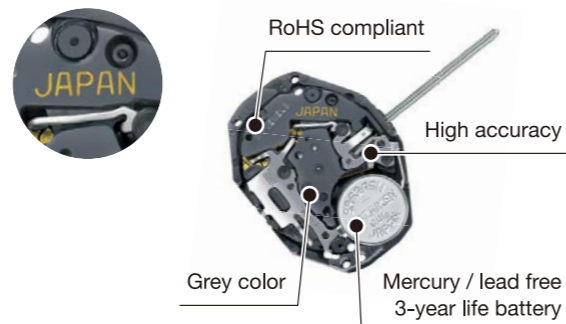

Our PC21 movement with gold "JAPAN" marking indicates that it is "Made In JAPAN"