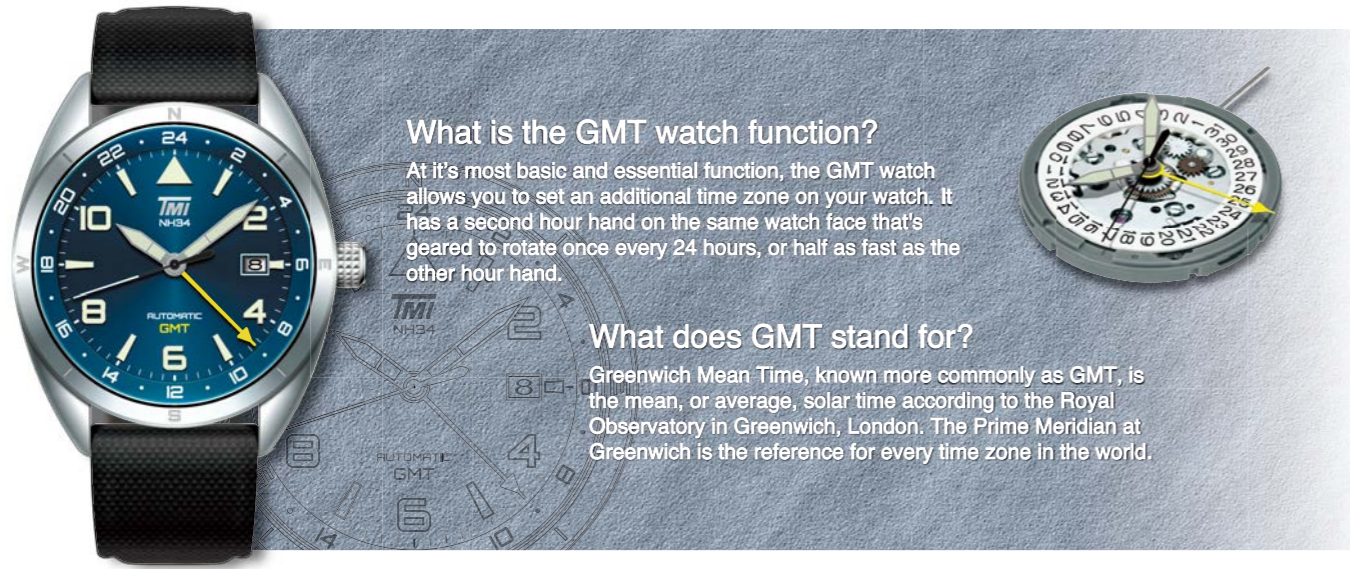

Standard Mechanical Movement

NH34 Automatic GMT from NH3 Series

What is the GMT watch function?

At its most basic and essential function, the GMT watch allows you to set an additional time zone on your watch. It has a second hour hand on the same watch face that's geared to rotate once every 24 hours, or half as fast as the other hour hand.

What does GMT stand for?

Greenwich Mean Time, known more commonly as GMT, is the mean, or average, solar time according to the Royal Observatory in Greenwich, London. The Prime Meridian at Greenwich is the reference for every time zone in the world.

CASE SIZE (3h-9h)
43mm

NH3 Series

12'''

NH34 NEW
Height: 5.32mm
Centre GMT hand
3 hands / date
21,600 vibrations per hour (3Hz)
Stop second device
24 jewels

NH35 H
Height: 5.32mm
3 hands / date
21,600 vibrations per hour (3Hz)
Stop second device
24 jewels

NH36 H
Height: 5.32mm
3 hands / day-date
21,600 vibrations per hour (3Hz)
Stop second device
24 jewels

NH37
Height: 5.32mm
3 hands / date, 24 hour
21,600 vibrations per hour (3Hz)
Stop second device
24 jewels

NH38 H
Height: 5.32mm
3 hands, open-heart
21,600 vibrations per hour (3Hz)
Stop second device
24 jewels

NH39
Height: 5.32mm
3 hands, 24 hour, open-heart
21,600 vibrations per hour (3Hz)
Stop second device
24 jewels

* Specifications are subject to change without notice. Photos are slightly different from actual products. * Photo Scale = 1:1

H High Hand Available

NH0 Series

7 3/4'''

NH05
Height: 5.92mm
3 hands / date
21,600 vibrations per hour (3Hz)
21 jewels

NH06
Height: 5.92mm
3 hands / day-date
21,600 vibrations per hour (3Hz)
21 jewels