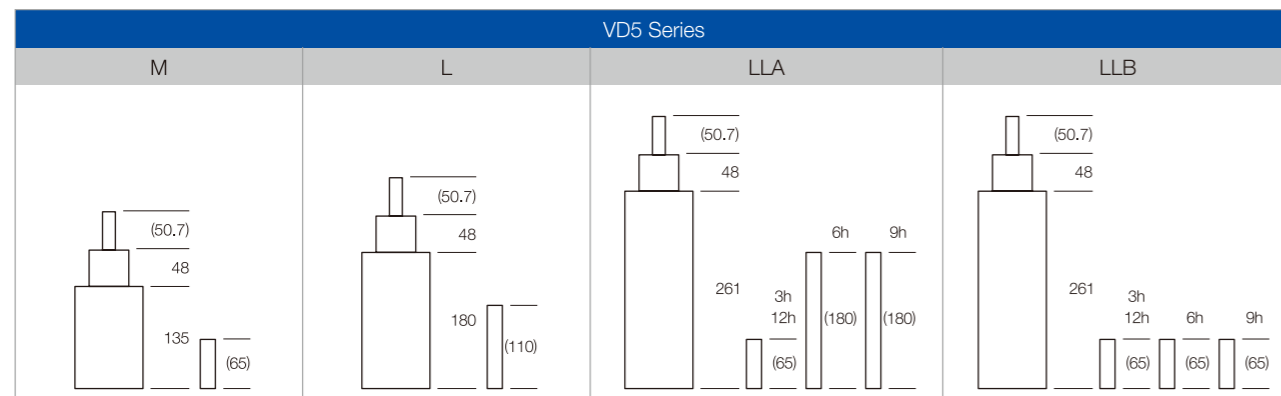

Standard Chronograph Movement