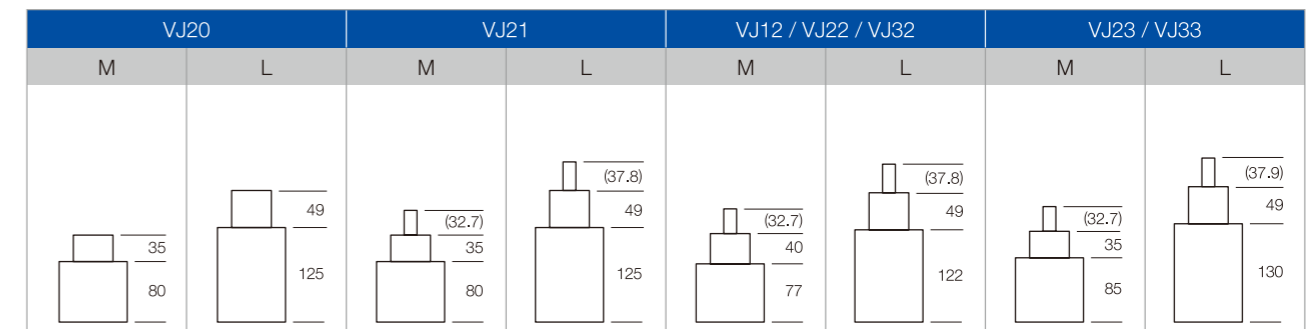

Slim / Small Movement