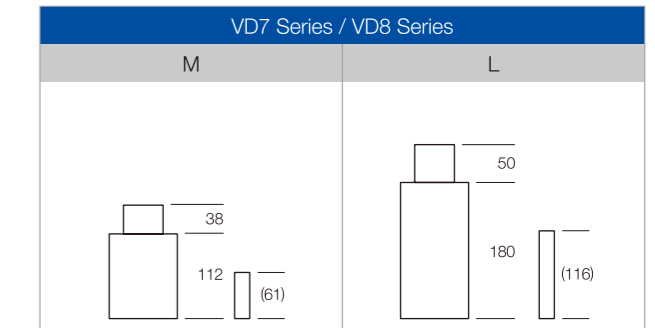

Japan head office

* Specifications are subject to change without notice. Photos are slightly different from actual products. * Photo Scale = 1:1 BL = Battery Life

 High Hand Available  Long Stem Available

Hand Height Options

Remarks

Type M : Regular Production (Stock Item)
Others : Order Based Production (Please contact us for more details)

Standard Mechanical Movement

Dual Time Movement

2 Hands Multi-eye Movement

Stem Length Options

Remarks
 Standard Stem : Regular Production (Stock Item)
 Long Stem : Order Based Production (Please contact us for more details)

* Unit : 1/100mm

Mechanical Movements – Index

Premium Mechanical Movement			
Chronograph	NE86 12½"	NE88 12½"	NE20 12"
			
	Height : 7.62 mm	Height : 7.62 mm	Height : 6.15 mm
Power Reserve			NE57 12"
			
			Height : 6.63 mm