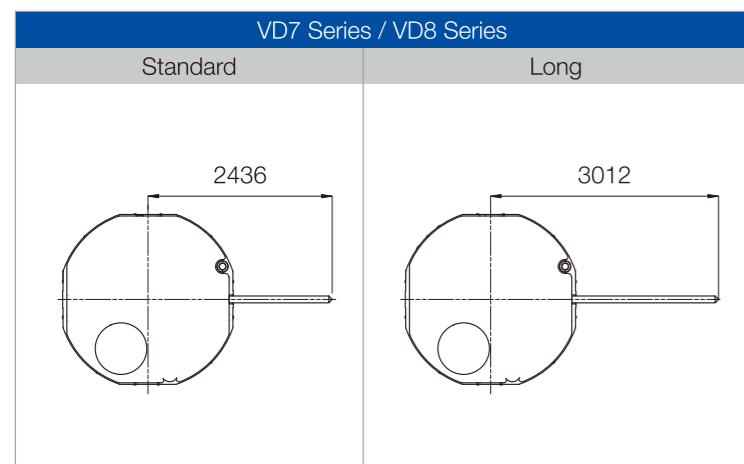

Stem Length Options

Remarks
 Standard Stem : Regular Production (Stock Item)
 Long Stem : Order Based Production (Please contact us for more details)

* Unit : 1/100mm

Mechanical Movements – Index

Premium Mechanical Movement			
Chronograph	NE86 12½"	NE88 12½"	NE20 12"
			
	Height : 7.62 mm	Height : 7.62 mm	Height : 6.15 mm
Power Reserve			NE57 12"
			
			Height : 6.63 mm

Standard Mechanical Movement			
Date	NH05 7¾"	NH35 	
			
	Height : 5.92 mm	Height : 5.32 mm	
Day - Date	NH06 7¾"	NH36 	
			
	Height : 5.92 mm	Height : 5.32 mm	
Function	NH34  12"	NH37 12"	NH38 
			
	Height : 5.32 mm	Height : 5.32 mm	Height : 5.32 mm
			NH39 12"
Skeleton	NH70  12" Silver	NH71  12" Gilt	NH72   12" Ruthenium grey
			
	Height : 5.32 mm	Height : 5.32 mm	Height : 5.32 mm

Standard Chronograph Movement					BL : 3 years
No Date	VD54  12 3/4"	VD55  12 3/4"	VD56  12 3/4"	VD5F   NEW 12 3/4"	VD51   12 3/4"
					
	Height : 3.97 mm	Height : 3.97 mm	Height : 3.97 mm	Height : 4.57 mm	Height : 4.57 mm
Date	VD53   12 3/4"	VD57   12 3/4"	VD50   12 3/4"	VD52   12 3/4"	VD59   12 3/4"
					
	Height : 4.57 mm	Height : 4.57 mm	Height : 4.57 mm	Height : 4.57 mm	Height : 4.57 mm