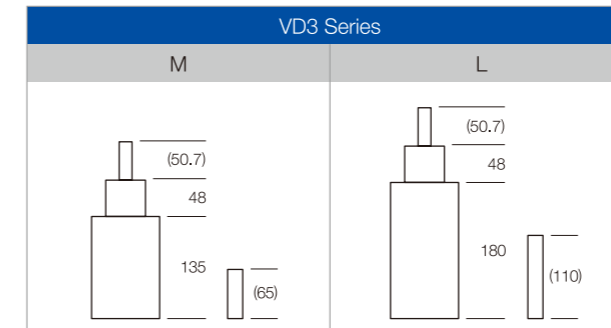

Japan head office

* Specifications are subject to change without notice. Photos are slightly different from actual products. * Photo Scale = 1:1 BL = Battery Life

 High Hand Available  Long Stem Available

Hand Height Options

Remarks

Type M : Regular Production (Stock Item)
Others : Order Based Production (Please contact us for more details)

Standard Mechanical Movement

Dual Time Movement

2 Hands Multi-eye Movement

Stem Length Options

Remarks
 Standard Stem : Regular Production (Stock Item)
 Long Stem : Order Based Production (Please contact us for more details)

* Unit : 1/100mm

Mechanical Movements – Index

Premium Mechanical Movement			
Chronograph	NE86 12½"	NE88 12½"	NE20 12"
			
	Height : 7.62 mm	Height : 7.62 mm	Height : 6.15 mm
Power Reserve			NE57 12"
			
			Height : 6.63 mm