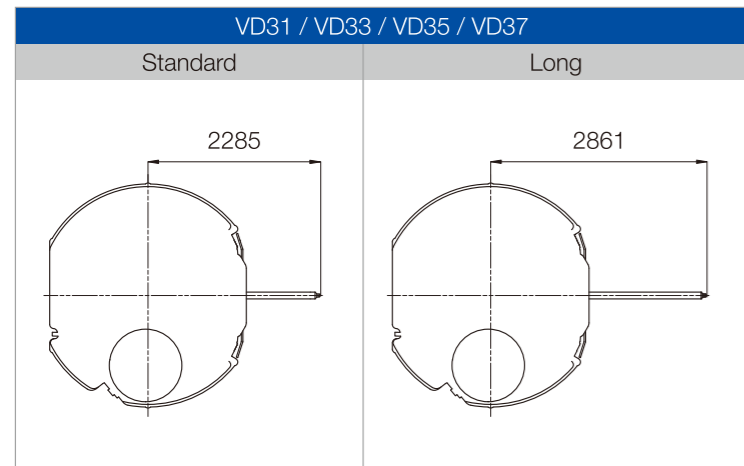

Japan head office

* Specifications are subject to change without notice. Photos are slightly different from actual products. * Photo Scale = 1:1 BL = Battery Life

 High Hand Available  Long Stem Available

Stem Length Options

Remarks
 Standard Stem : Regular Production (Stock Item)
 Long Stem : Order Based Production (Please contact us for more details)

* Unit : 1/100mm

Mechanical Movements – Index

Premium Mechanical Movement			
Chronograph	NE86 12½"	NE88 12½"	NE20 12"
			
	Height : 7.62 mm	Height : 7.62 mm	Height : 6.15 mm
Power Reserve			NE57 12"
			
			Height : 6.63 mm

Standard Mechanical Movement			
Date	NH05 7¾"	NH35 	
			
	Height : 5.92 mm	Height : 5.32 mm	
Day - Date	NH06 7¾"	NH36 	
			
	Height : 5.92 mm	Height : 5.32 mm	
Function	NH34  12"	NH37 12"	NH38 
			
	Height : 5.32 mm	Height : 5.32 mm	Height : 5.32 mm
			NH39 12"
Skeleton	NH70  12" Silver	NH71  12" Gilt	NH72   12" Ruthenium grey
			
	Height : 5.32 mm	Height : 5.32 mm	Height : 5.32 mm

Standard Chronograph Movement					BL : 3 years
No Date	VD54  12 3/4"	VD55  12 3/4"	VD56  12 3/4"	VD5F   NEW 12 3/4"	VD51   12 3/4"
					
	Height : 3.97 mm	Height : 3.97 mm	Height : 3.97 mm	Height : 4.57 mm	Height : 4.57 mm
Date	VD53   12 3/4"	VD57   12 3/4"	VD50   12 3/4"	VD52   12 3/4"	VD59   12 3/4"
					
	Height : 4.57 mm	Height : 4.57 mm	Height : 4.57 mm	Height : 4.57 mm	Height : 4.57 mm