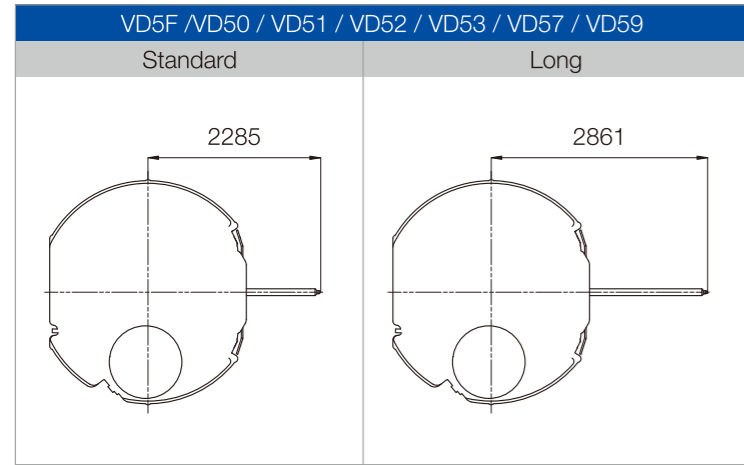

Japan head office

* Specifications are subject to change without notice. Photos are slightly different from actual products. * Photo Scale = 1:1 BL = Battery Life

 High Hand Available  Long Stem Available

Stem Length Options

Remarks
 Standard Stem : Regular Production (Stock Item)
 Long Stem : Order Based Production (Please contact us for more details)

* Unit : 1/100mm

Mechanical Movements – Index

Premium Mechanical Movement			
Chronograph	NE86 12½"	NE88 12½"	NE20 12"
			
	Height : 7.62 mm	Height : 7.62 mm	Height : 6.15 mm
Power Reserve			NE57 12"
			
			Height : 6.63 mm

Standard Mechanical Movement			
Date	NH05 7¾"	NH35 	
			
	Height : 5.92 mm	Height : 5.32 mm	
Day - Date	NH06 7¾"	NH36 	
			
	Height : 5.92 mm	Height : 5.32 mm	
Function	NH34  12"	NH37 12"	NH38 
			
	Height : 5.32 mm	Height : 5.32 mm	Height : 5.32 mm
			NH39 12"
Skeleton	NH70  12" Silver	NH71  12" Gilt	NH72   12" Ruthenium grey
			
	Height : 5.32 mm	Height : 5.32 mm	Height : 5.32 mm

Standard Chronograph Movement					BL : 3 years
No Date	VD54  12 3/4"	VD55  12 3/4"	VD56  12 3/4"	VD5F   NEW 12 3/4"	VD51   12 3/4"
					
	Height : 3.97 mm	Height : 3.97 mm	Height : 3.97 mm	Height : 4.57 mm	Height : 4.57 mm
Date	VD53   12 3/4"	VD57   12 3/4"	VD50   12 3/4"	VD52   12 3/4"	VD59   12 3/4"
					
	Height : 4.57 mm	Height : 4.57 mm	Height : 4.57 mm	Height : 4.57 mm	Height : 4.57 mm