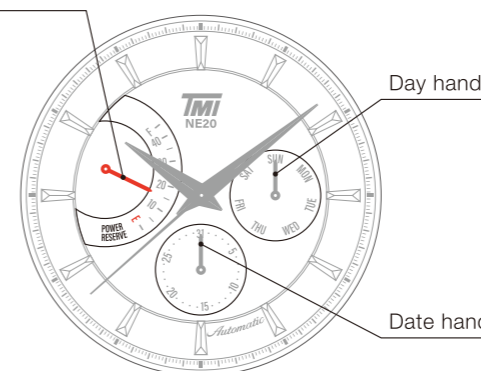

NE57
Height: 6.63mm
Centre-hand power reserve
Multi-eye (date)
Duration time: more than 41 hours
21,600 vibrations per hour (3Hz)
Stop second device
29 jewels

CASE SIZE (3h-9h)
42mm

NE20 Power Reserve (Multi-eye)

12''

NE20
Height: 6.15mm
Multi-eye (day, date, power reserve)
Duration time: more than 45 hours
28,800 vibrations per hour (4Hz)
Stop second device
29 jewels

Power Reserve Indicator

CASE SIZE (3h-9h)
40mm

At its most basic and essential function, the GMT watch allows you to set an additional time zone on your watch. It has a second hour hand on the same watch face that's geared to rotate once every 24 hours, or half as fast as the other hour hand.