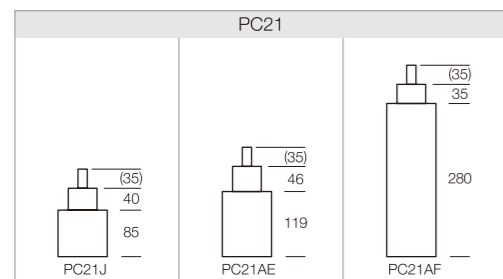

* Unit : 1/100mm

* Specifications are subject to change without notice. Photos are slightly different from actual products. * Photo Scale = 1:1 BL = Battery Life

High Hand Available Long Stem Available

Standard Movement

2 Hands

3 Hands

3 Hands / Date

3 Hands / Day-Date

3 Hands / Sun & Moon

5 1/2'''

PC10
Height: 3.15mm
BL: 2 years (SR527SW)

PC11
Height: 3.15mm
BL: 2 years (SR527SW)

6 3/4 x 8'''

PC21J 
Height: 3.15mm
BL: 3 years (SR626SW)

PC22
Height: 4.15mm
BL: 3 years (SR626SW)

PC23
Height: 4.15mm
BL: 3 years (SR626SW)

PC29
Height: 4.15mm
BL: 3 years (SR626SW)

PC21AE / AF 
Height: 3.15mm
BL: 2 years (SR626SW)