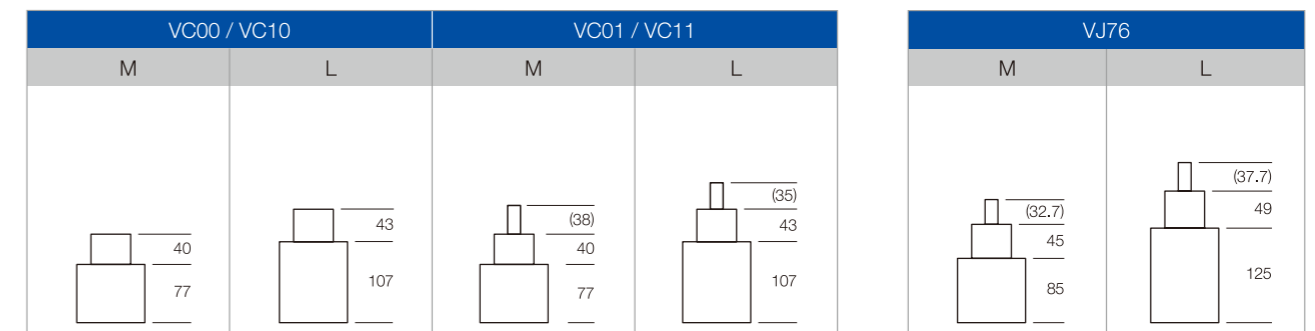

Slim / Small Movement