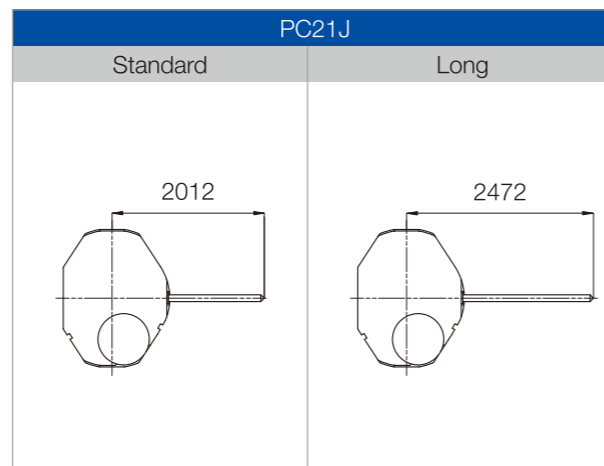

Japan head office

* Specifications are subject to change without notice. Photos are slightly different from actual products. * Photo Scale = 1:1 BL = Battery Life

 High Hand Available  Long Stem Available

Stem Length Options

Remarks
 Standard Stem : Regular Production (Stock Item)
 Long Stem : Order Based Production (Please contact us for more details)

* Unit : 1/100mm

Mechanical Movements – Index

Premium Mechanical Movement			
Chronograph	NE86 12½"	NE88 12½"	NE20 12"
			
	Height : 7.62 mm	Height : 7.62 mm	Height : 6.15 mm
Power Reserve			NE57 12"
			
			Height : 6.63 mm

Standard Mechanical Movement			
Date	NH05 7¾"	NH35 	
			
	Height : 5.92 mm	Height : 5.32 mm	
Day - Date	NH06 7¾"	NH36 	
			
	Height : 5.92 mm	Height : 5.32 mm	
Function	NH34  12"	NH37 12"	NH38 
			
	Height : 5.32 mm	Height : 5.32 mm	Height : 5.32 mm
			NH39 12"
Skeleton	NH70  12" Silver	NH71  12" Gilt	NH72   12" Ruthenium grey
			
	Height : 5.32 mm	Height : 5.32 mm	Height : 5.32 mm

Standard Chronograph Movement					BL : 3 years
No Date	VD54  12 3/4"	VD55  12 3/4"	VD56  12 3/4"	VD5F   NEW 12 3/4"	VD51   12 3/4"
					
	Height : 3.97 mm	Height : 3.97 mm	Height : 3.97 mm	Height : 4.57 mm	Height : 4.57 mm
Date	VD53   12 3/4"	VD57   12 3/4"	VD50   12 3/4"	VD52   12 3/4"	VD59   12 3/4"
					
	Height : 4.57 mm	Height : 4.57 mm	Height : 4.57 mm	Height : 4.57 mm	Height : 4.57 mm