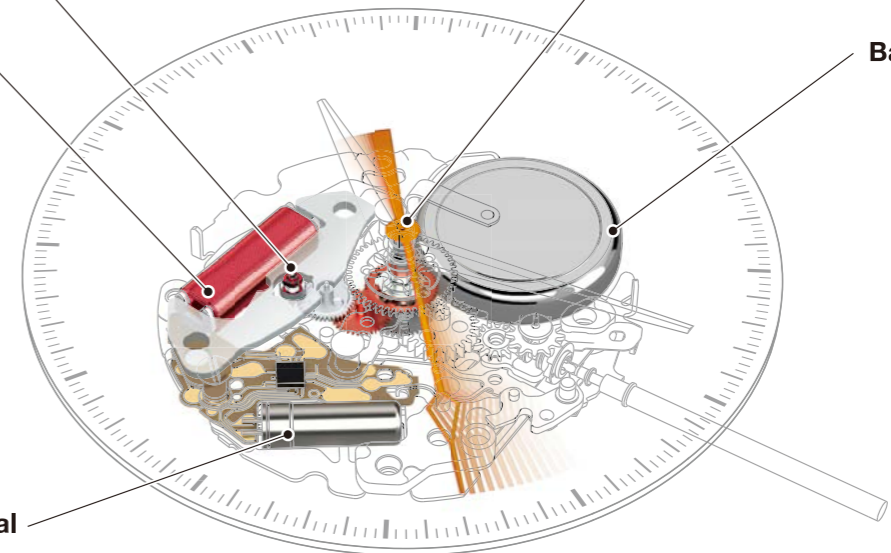

NE86 & NE88 Mechanical Chronograph

Vertical Clutch

It enhances time measurement accuracy by eliminating the "jumping hand" problem.

Column Wheel

It precisely coordinates the chronograph operations.

"SPRON" Hairspring

SPRON was developed by us as a hairspring material for high-end mechanical movements. It has superior elasticity, durability, and high corrosion and heat resistances.

Three Pointed Hammer

A one-piece component developed by us. It synchronizes all chronograph hands to reset at once (*Instant Zero Reset*).

QUARTZ MOVEMENTS

Know-how | Innovation

VH Sweep Second Movement

Motor

Step rotor rotates four times per second.

Sweep Second

Centre second hand moves 4 times per second, **resembles mechanical movement.**

Coil Block

Battery

Quartz Crystal

VK Premium Chronograph Movement

Instant Zero Reset

VK premium chronograph movements are developed with the Three Pointed Hammer mechanism (once exclusive to our mechanical movements) to achieve the Instant Reset Function, **a signature feature of mechanical chronographs.**