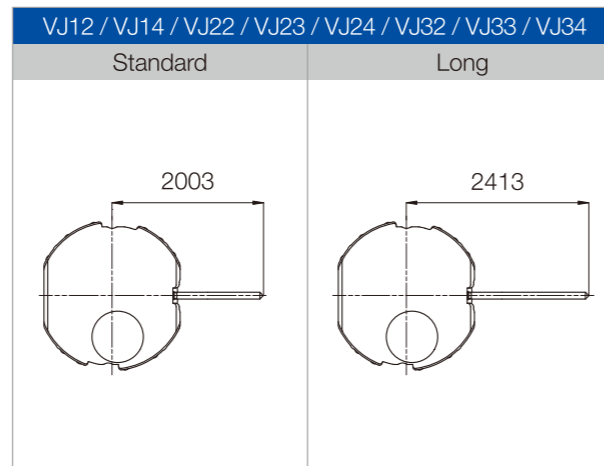

Japan head office

* Specifications are subject to change without notice. Photos are slightly different from actual products. * Photo Scale = 1:1 BL = Battery Life

 High Hand Available  Long Stem Available

Stem Length Options

Remarks
 Standard Stem : Regular Production (Stock Item)
 Long Stem : Order Based Production (Please contact us for more details)

* Unit : 1/100mm

Mechanical Movements – Index

Premium Mechanical Movement			
Chronograph	NE86 12½"	NE88 12½"	NE20 12"
			
	Height : 7.62 mm	Height : 7.62 mm	Height : 6.15 mm
Power Reserve			NE57 12"
			
			Height : 6.63 mm

Standard Mechanical Movement			
Date	NH05 7¾"	NH35 	
			
	Height : 5.92 mm	Height : 5.32 mm	
Day - Date	NH06 7¾"	NH36 	
			
	Height : 5.92 mm	Height : 5.32 mm	
Function	NH34  12"	NH37 12"	NH38 
			
	Height : 5.32 mm	Height : 5.32 mm	Height : 5.32 mm
			NH39 12"
Skeleton	NH70  12" Silver	NH71  12" Gilt	NH72   12" Ruthenium grey
			
	Height : 5.32 mm	Height : 5.32 mm	Height : 5.32 mm

Standard Chronograph Movement					BL : 3 years
No Date	VD54  12 3/4"	VD55  12 3/4"	VD56  12 3/4"	VD5F   NEW 12 3/4"	VD51   12 3/4"
					
	Height : 3.97 mm	Height : 3.97 mm	Height : 3.97 mm	Height : 4.57 mm	Height : 4.57 mm
Date	VD53   12 3/4"	VD57   12 3/4"	VD50   12 3/4"	VD52   12 3/4"	VD59   12 3/4"
					
	Height : 4.57 mm	Height : 4.57 mm	Height : 4.57 mm	Height : 4.57 mm	Height : 4.57 mm