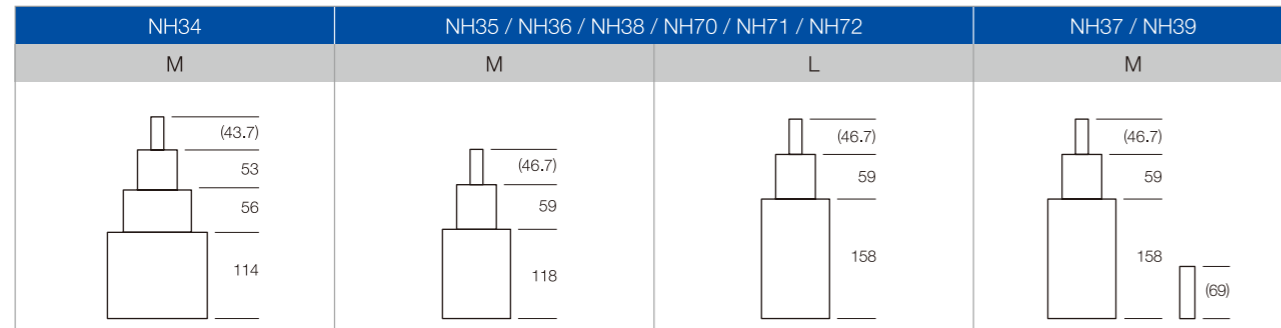

Japan head office

* Specifications are subject to change without notice. Photos are slightly different from actual products. * Photo Scale = 1:1 BL = Battery Life

 High Hand Available  Long Stem Available

Hand Height Options

Remarks

Type M : Regular Production (Stock Item)
Others : Order Based Production (Please contact us for more details)

Standard Mechanical Movement

Dual Time Movement

2 Hands Multi-eye Movement